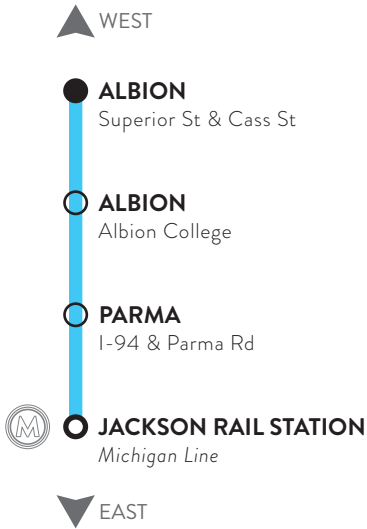

Transportation choices affect your lifestyle. And we think that choice should be yours. Welcome aboard.

**FRESHWATER RAILWAY**

1100 Michigan Central Sta  
Detroit, Michigan 48216

**Bring your wheels!**

The whole system is Wheelchair Accessible. We offer Bike Racks on all trains and at all stations. Commuter Parking is available at 43 stations.

**FRESHWATER RAILWAY**

[www.fwrail.org](http://www.fwrail.org)

# CONNECTOR 920

Access the **Michigan Line** from convenient locations in Jackson and Calhoun counties.

## Monday-Friday Westbound

MICHIGAN Westbound Train Arrives	Connector Bus Route	Jackson Rail Station	Parma	Albion College	Superior St & Cass St
2001	5:58	<b>920</b>	6:05	6:25	6:37
2027	<b>6:13</b>	<b>920</b>	6:19	6:39	6:51
					6:54